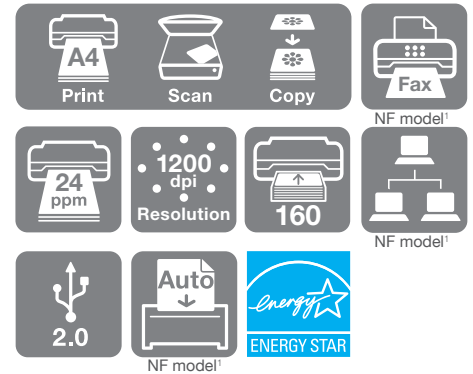

Epson AcuLaser MX14 Series

DATASHEET

The AcuLaser MX14 Series are compact all-in-one monochrome devices that refuse to compromise on performance or quality.

The models in the series are among the smallest units in their class and are ideal for maximising desktop workspace in busy or cluttered offices.

Extremely productive for busy offices, the series boasts a fast print speed of 24 pages per minute delivered at a very high print resolution of 1200x1200dpi. Enhance performance with a 128MB standard memory – one of the highest in its class.

The MX14 Series has everything a user could require from an all-in-one. In addition to multi-function print, copy and scan features, the MX14NF¹ offers faxing and network capabilities as well.

This series has been developed for the business user and provides peace-of-mind printing, reliably handling large print jobs day after day with little maintenance required. The toner cartridge is the only supply item requiring replacement, also helping to keep the total cost of ownership down.

The MX14 Series has an ENERGY STAR-qualified reduced power consumption, helping businesses to cut costs and environmental impact.

KEY FEATURES

- Compact footprint
- Fast print speed of 24ppm
- Print, scan, copy and fax (NF model¹)
- 1200x1200dpi resolution
- ENERGY STAR-qualified power efficiency